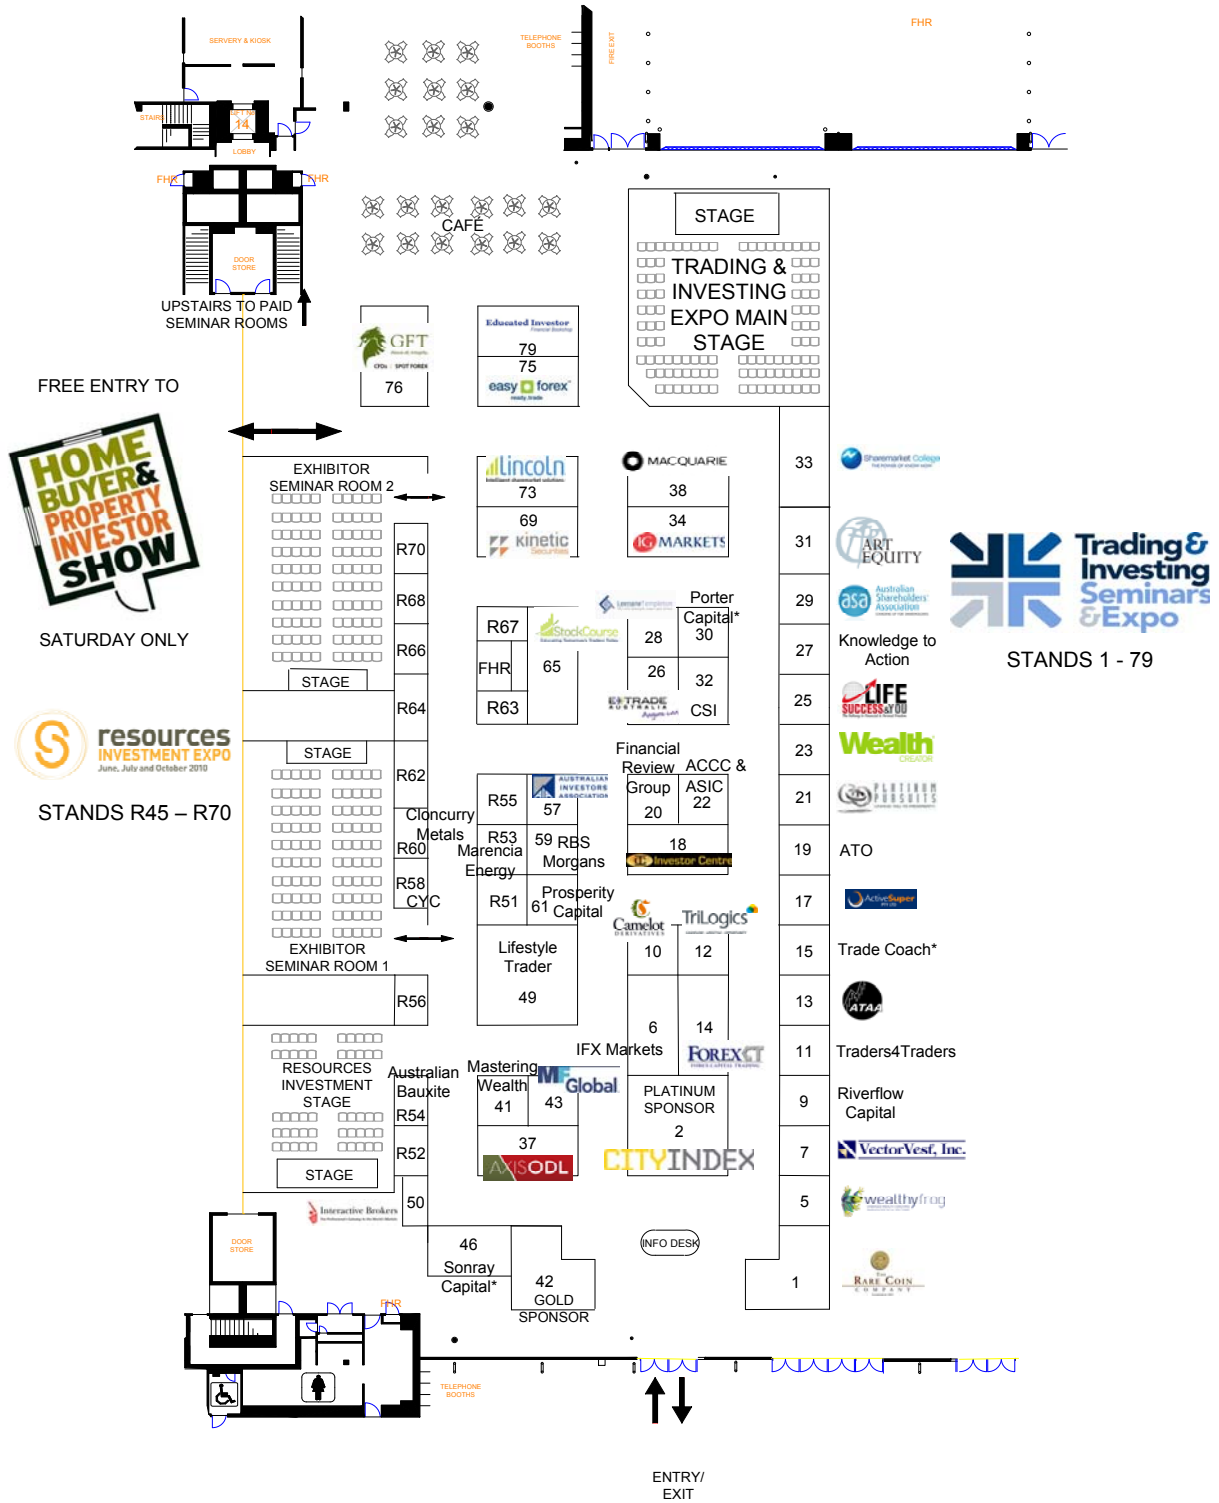

# FLOOR PLAN BRISBANE EXPO

FRIDAY 18 – SATURDAY 19 JUNE 2010  
BRISBANE EXHIBITION CENTRE – HALL 1

Organised by:  
EVENT  
MANAGEMENT  
INTERNATIONAL  
T: (03) 9696 9961

Plan subject to change without  
notice in the interests of the show at  
Organiser's discretion.

Floor Plan as at 24.05.10

\*Denotes stand on hold

## Stand Price List

Stand No.	Dimensions (metres)	Total SQM	Stand Cost
1	L-Shaped	21	\$9,240
2	6m x 6m	36	\$15,840
5	3m x 3m	9	\$3,960
6	6m x 3m	18	\$7,920
7	3m x 3m	9	\$3,960
9	3m x 3m	9	\$3,960
10	3m x 3m	9	\$3,960
11	3m x 3m	9	\$3,960
12	3m x 3m	9	\$3,960
13	3m x 3m	9	\$3,960
14	6m x 3m	18	\$7,920
15	3m x 3m	9	\$3,960
17	3m x 3m	9	\$3,960
18	6m x 3m	18	\$7,920
19	3m x 3m	9	\$3,960
20	3m x 3m	9	\$3,960
21	3m x 3m	9	\$3,960
22	3m x 3m	9	\$3,960
23	3m x 3m	9	\$3,960
25	3m x 3m	9	\$3,960
26	4m x 3m	12	\$5,280
27	3m x 3m	9	\$3,960
28	3m x 3m	9	\$3,960
29	3m x 2m	6	\$2,640
30	3m x 3m	9	\$3,960
31	4m x 3m	12	\$5,280
32	4m x 3m	12	\$5,280
33	6m x 3m	18	\$7,920
34	6m x 3m	18	\$7,920
37	6m x 3m	18	\$7,920
38	6m x 3m	18	\$7,920
41	3m x 3m	9	\$3,960
42	L-Shaped	21	\$9,240

All stands priced at \$440 per square metre + GST